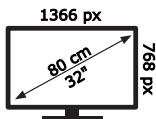

ENERG

Daewoo

32DM54HA

32 kWh/1000h

ABCDE **F** G

32 kWh/1000h

50619046